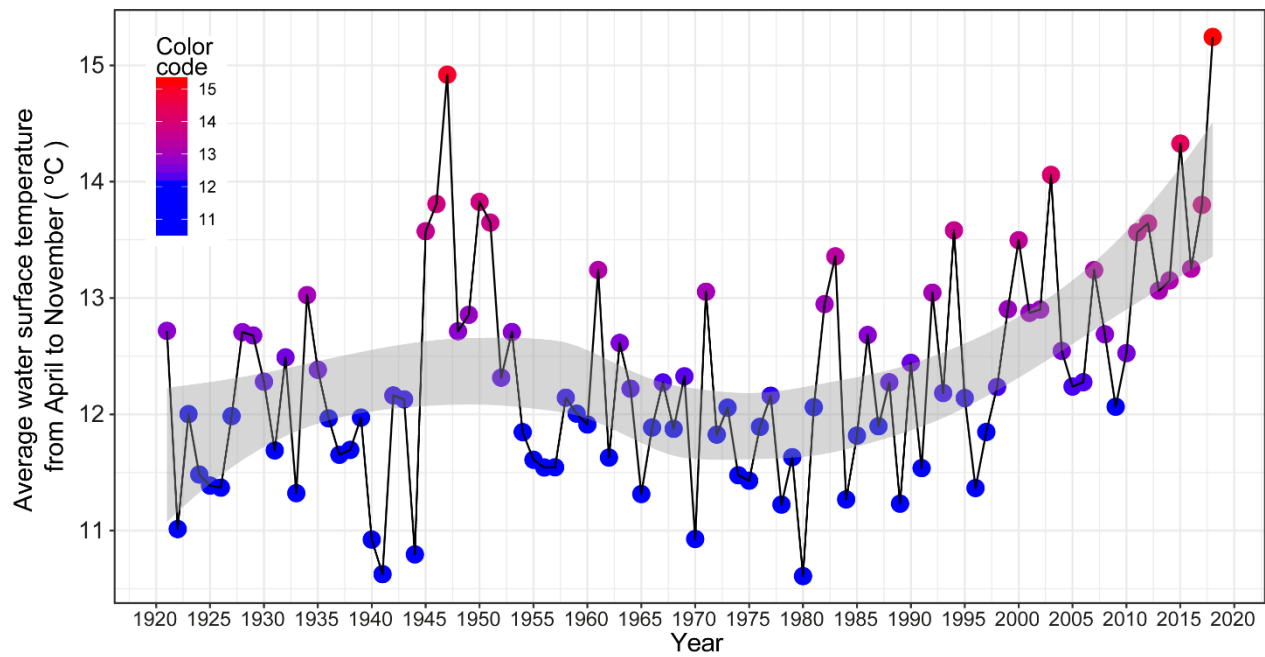

Irregular changes in lake surface water temperature and ice cover in subalpine Lake Lunz, Austria

<https://www.tandfonline.com/doi/full/10.1080/20442041.2017.1294332>

Figures in English

Figure 1: The measurement island on Lake Lunz.

Figure 2: Average water surface temperature of Lake Lunz from April to November in the years 1921 to 2018.